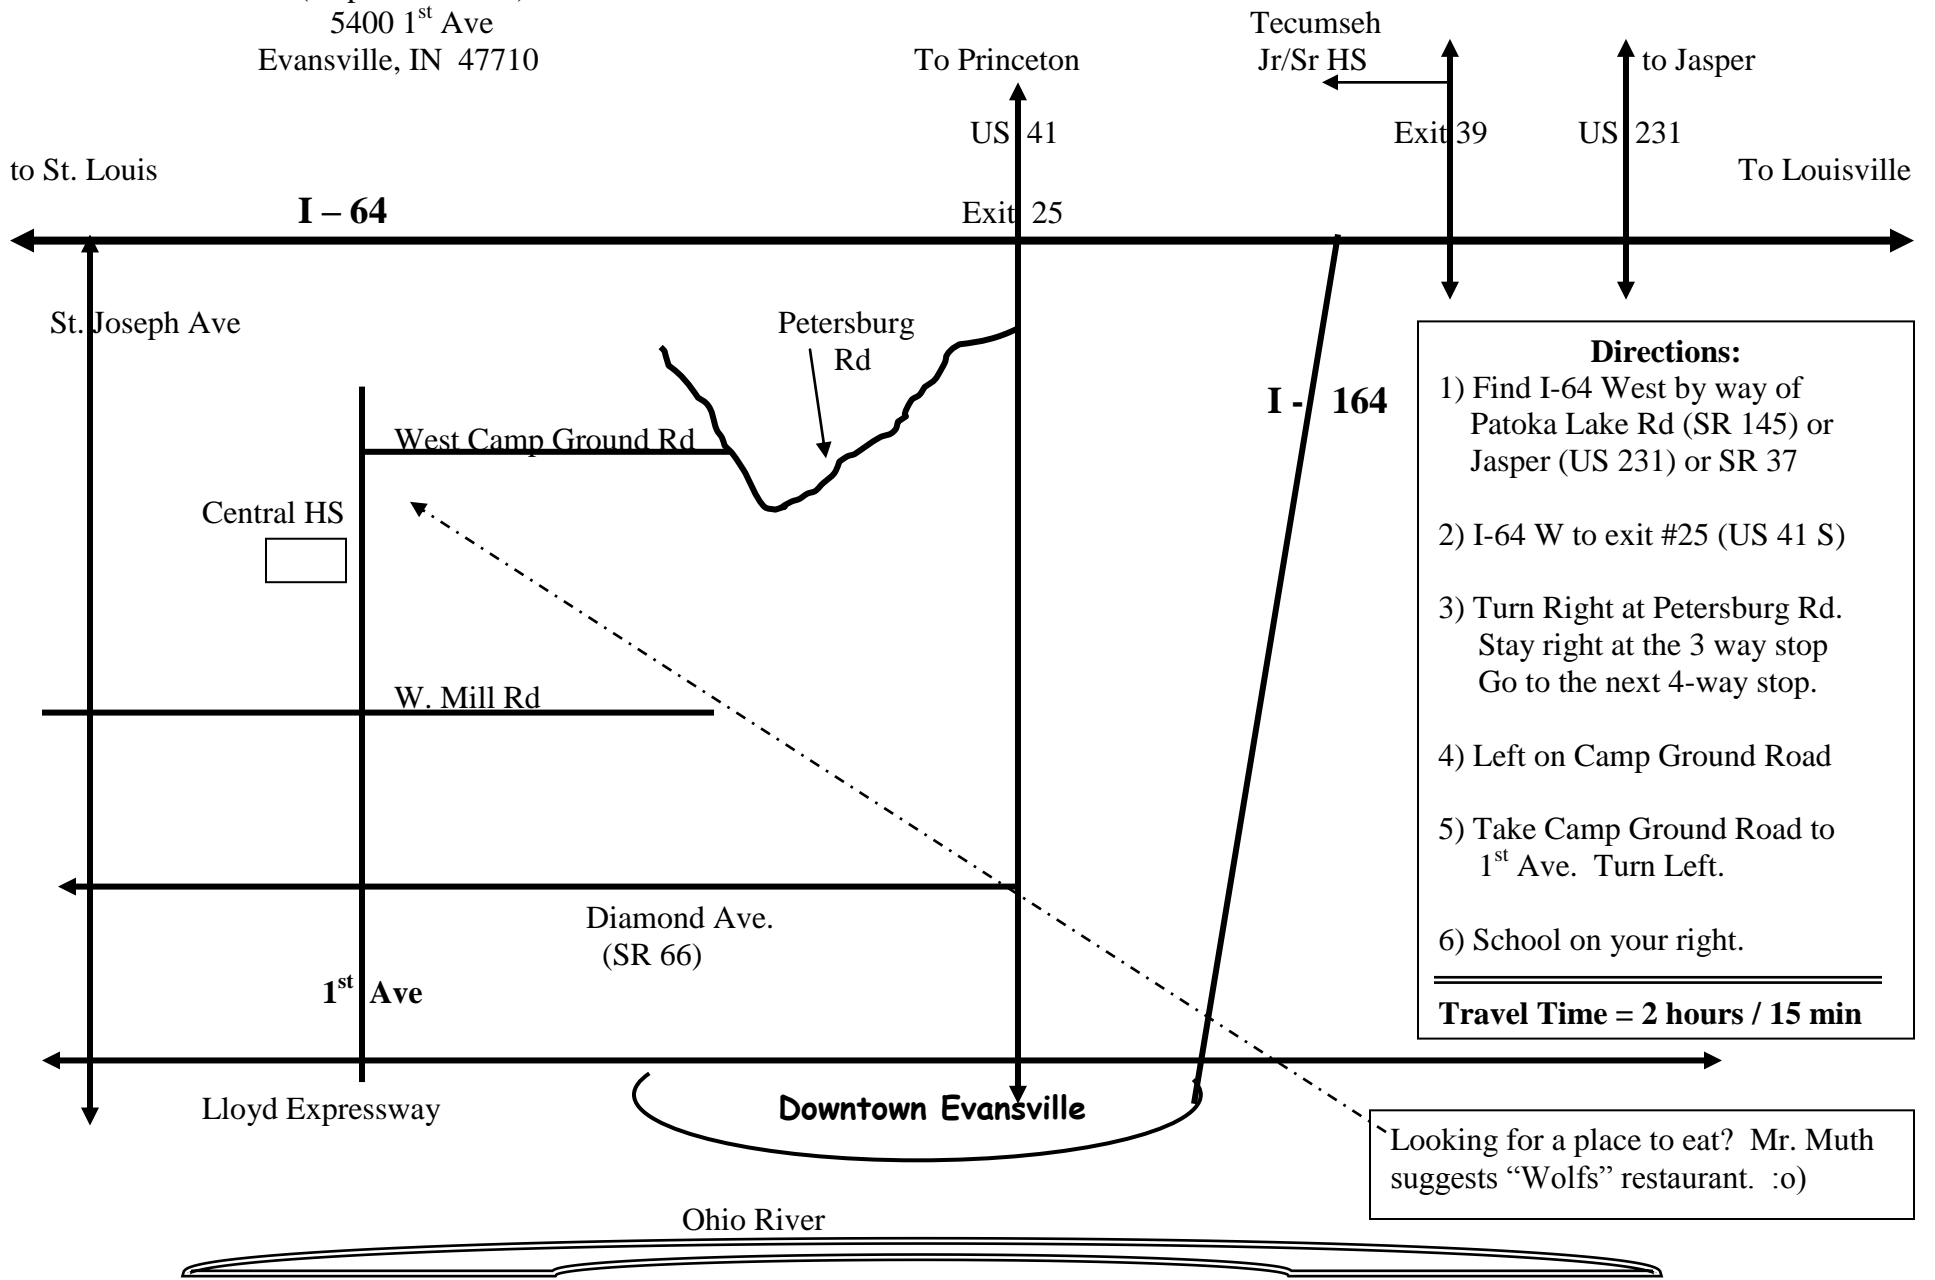

# Evansville Central HS Stadium

(map not to scale)  
5400 1<sup>st</sup> Ave  
Evansville, IN 47710

**Directions:**

- 1) Find I-64 West by way of Patoka Lake Rd (SR 145) or Jasper (US 231) or SR 37
- 2) I-64 W to exit #25 (US 41 S)
- 3) Turn Right at Petersburg Rd. Stay right at the 3 way stop. Go to the next 4-way stop.
- 4) Left on Camp Ground Road
- 5) Take Camp Ground Road to 1<sup>st</sup> Ave. Turn Left.
- 6) School on your right.

---

**Travel Time = 2 hours / 15 min**

Looking for a place to eat? Mr. Muth suggests "Wolfs" restaurant. :o)